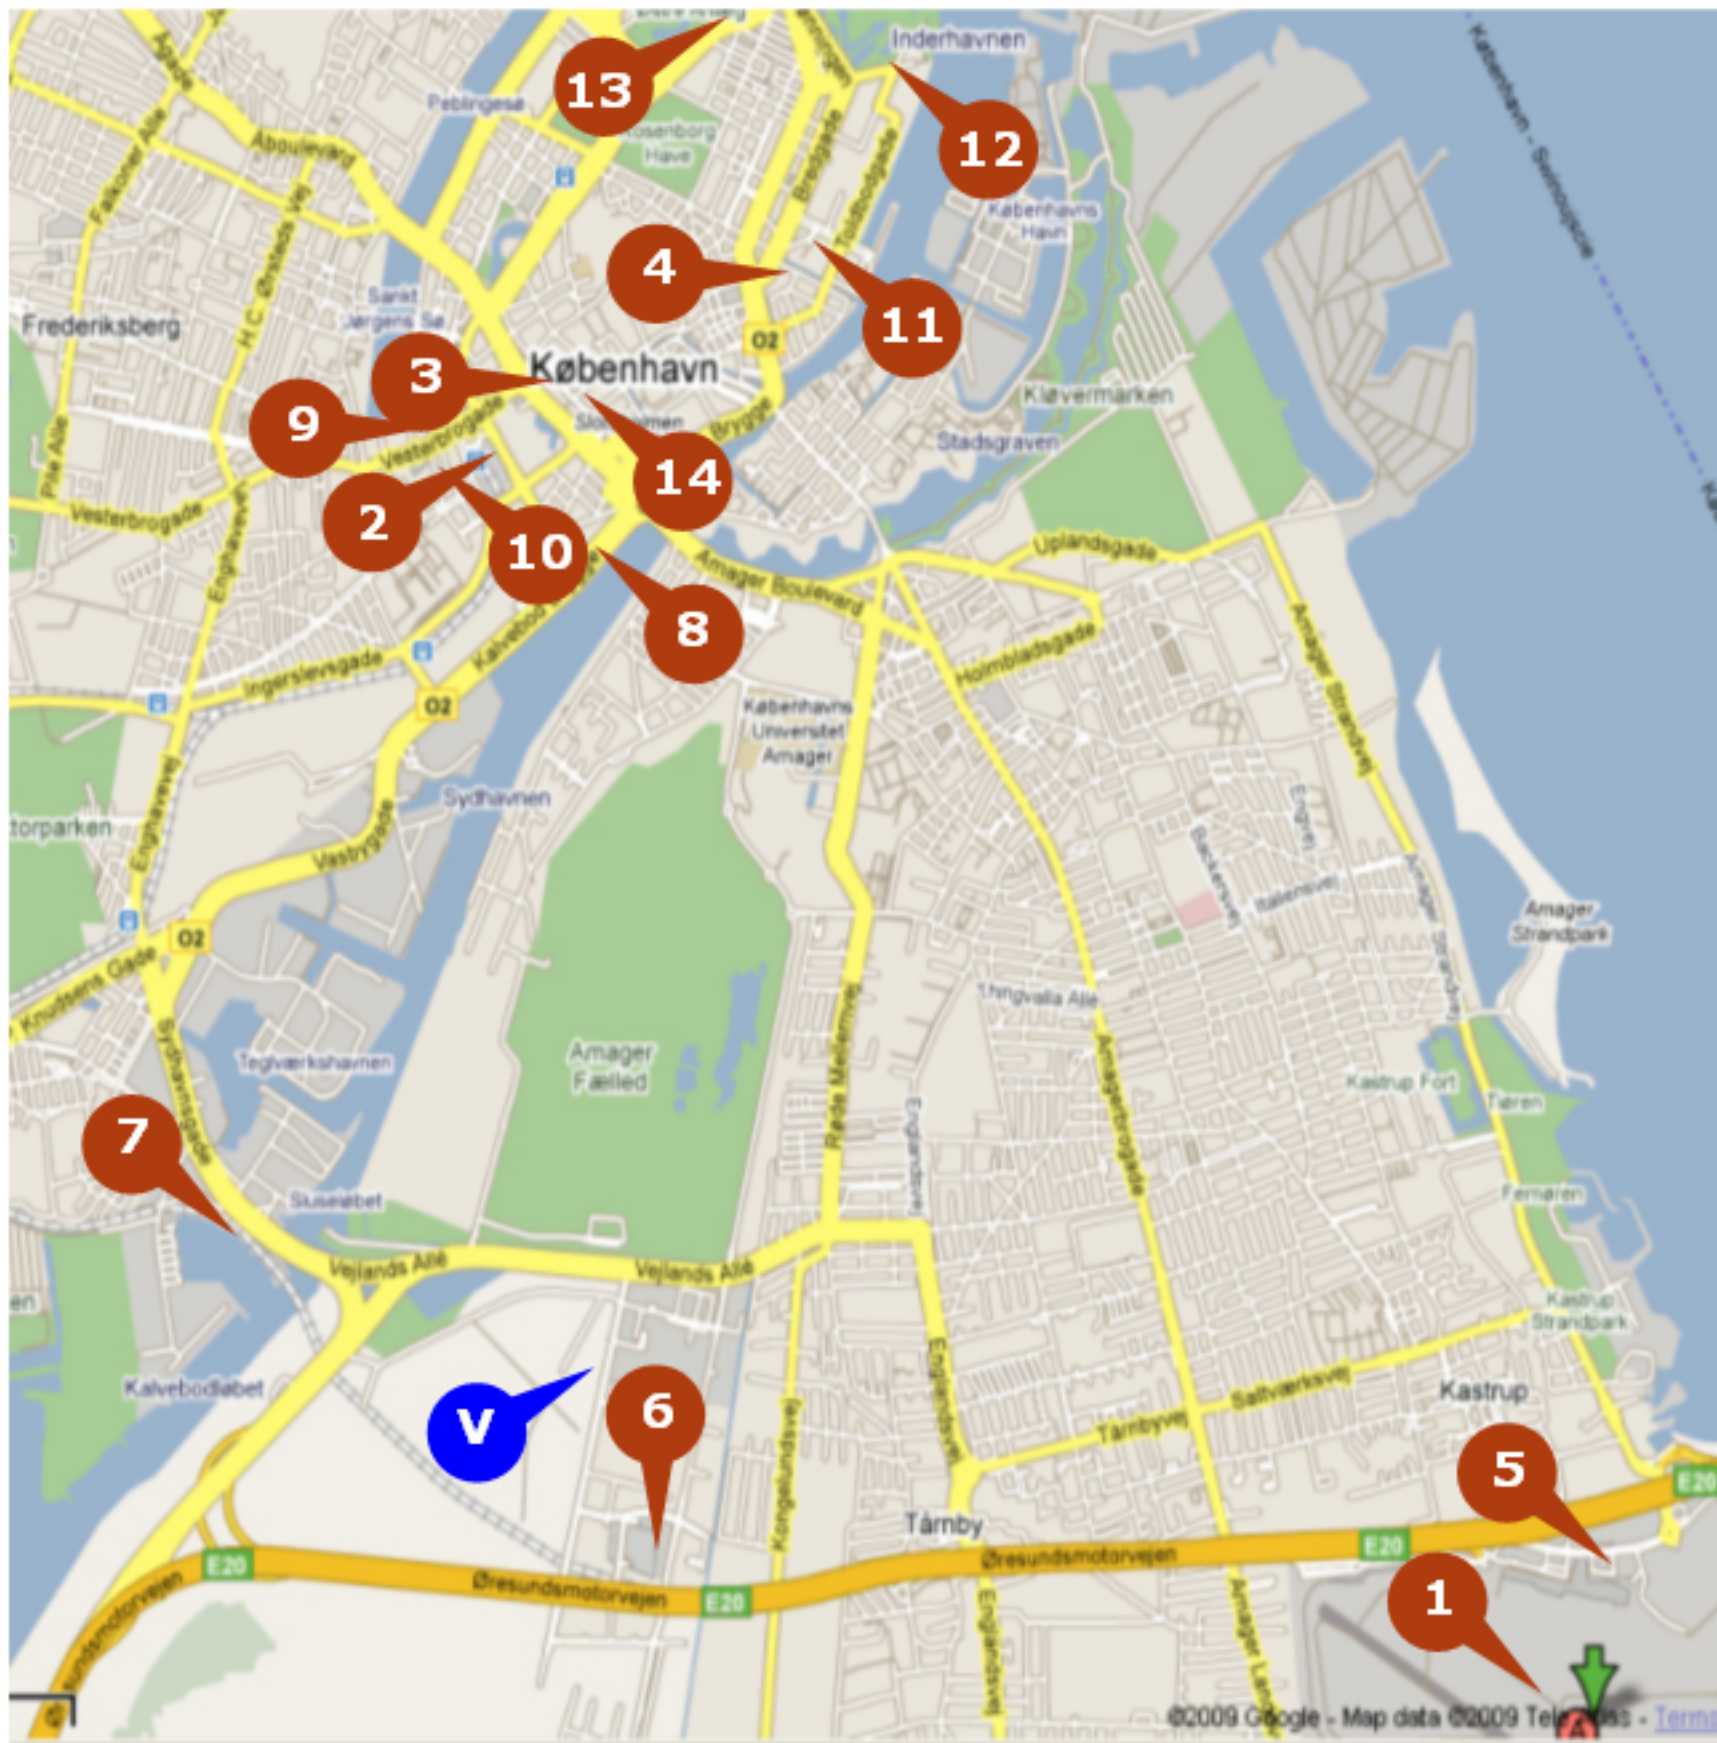

# Hotel Map – PostExpo 2009

## HOTEL KEY

V. Bella Center

1. Kastrup Airport

2. Main Train Station

3. City Hall Square

4. Nyhavn

5. Hilton Copenhagen Airport

6. Crowne Plaza – Copenhagen  
Towers & Cabinn Metro

7. Clarion Hotel Copenhagen

8. Copenhagen Island

9. Grand Hotel, Imperial Hotel &  
Hotel Astoria

10. DGI-byens Hotel, Hotel  
Centrum, WakeUp  
Copenhagen

11. Clarion Collection Hotel  
Neptun

12. Comfort Hotel Esplanaden

13. Comfort Hotel Østerport

14. Clarion Collection Hotel 27